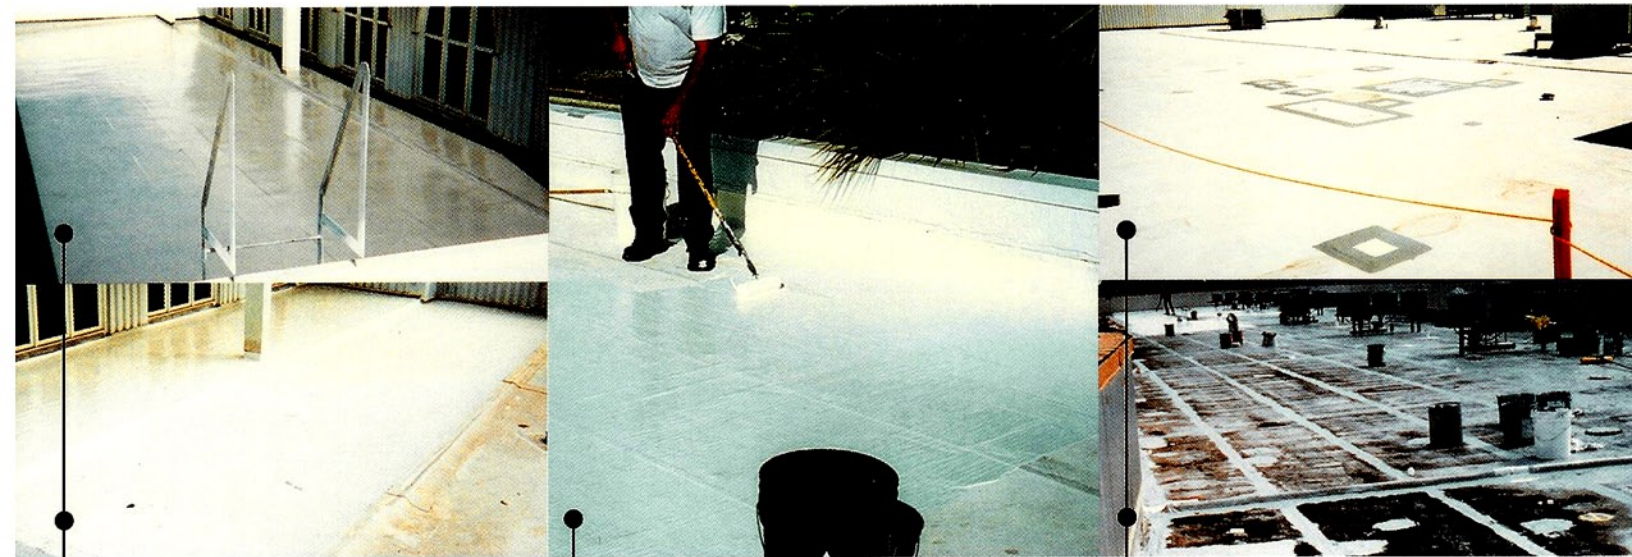

Republic offers several options for your weathered single ply roof system, from our premium weathered single ply roof restoration coating Geogard, a two-coat urethane, to our acrylic, Solargard Ultra, which offers a one-coat, low-odor solution with faster drying times. Whichever product you choose for your building's roofing needs, Republic, an ISO 9001 certified company, provides the strictest quality controls to ensure product consistency and performance.

STRESS-FREE APPLICATION

Throughout the United States and Canada, Republic has a select group of contractors who are trained and experienced in installing all of Republic's products. Your Republic representative can provide you with names of contractors in your area, taking the guesswork out of selecting a quality contractor.

LONG-TERM PERFORMANCE

Republic offers a variety of warranties to ensure the performance of your weathered single ply roof coating system. For material and labor warranted roof coating projects, Republic inspectors will provide job site inspections to ensure that your roof coating system will provide you with years of quality service life.

GEORGARD

Urethane Roof Coating System

This two-coat urethane system provides excellent weatherproofing protection and reflectivity with a smooth, self-leveling surface.

- Withstands harsh roof top pollutants
- Can be applied directly to EPDM, Hypalon, PIB and reinforced PVC
- Resistant to ponding water
- Maintains existing fire ratings of previous roof system
- Provides 85% reflectivity to increase energy savings
- Material and labor warranties available

SOLARGARD ULTRA

Acrylic Roof Coating System

Republic's Solargard Ultra is a low-odor, high-solids acrylic roof coating that provides a variety of weathered single ply systems with waterproofing and a reflective roof surface.

- Quick-dry system
- Applied in a prime and one coat to EPDM, Hypalon, PIB and reinforced PVC
- Reduces energy costs with its highly reflective white surface
- VOC-compliant product
- Also available in a variety of pastel colors
- Material and labor warranties available

SEAM SEALER

Because seam integrity is one of the major issues with weathered single ply systems, Republic's Seam Sealer is designed to provide extra protection around flashings, details, penetrations and seams to eliminate the potential for water to infiltrate the system and your building. It can be used as a patch and repair item for failing seams and penetrations or as extra protection to these areas when coating the entire weathered single ply system with either Geogard or Solargard Ultra roof restoration coating systems.