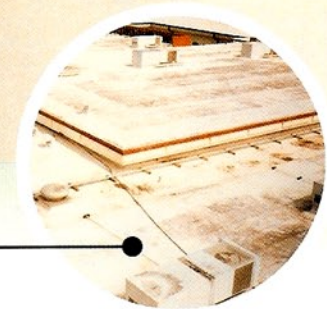

weathered single ply

RESTORATION
COATING SYSTEMS
*for Weathered
Single Ply Roofs*

**RESTORATION
SOLUTIONS**
for **ROOFS**
and **WALLS**

REPUBLIC
POWDERED METALS, INC.