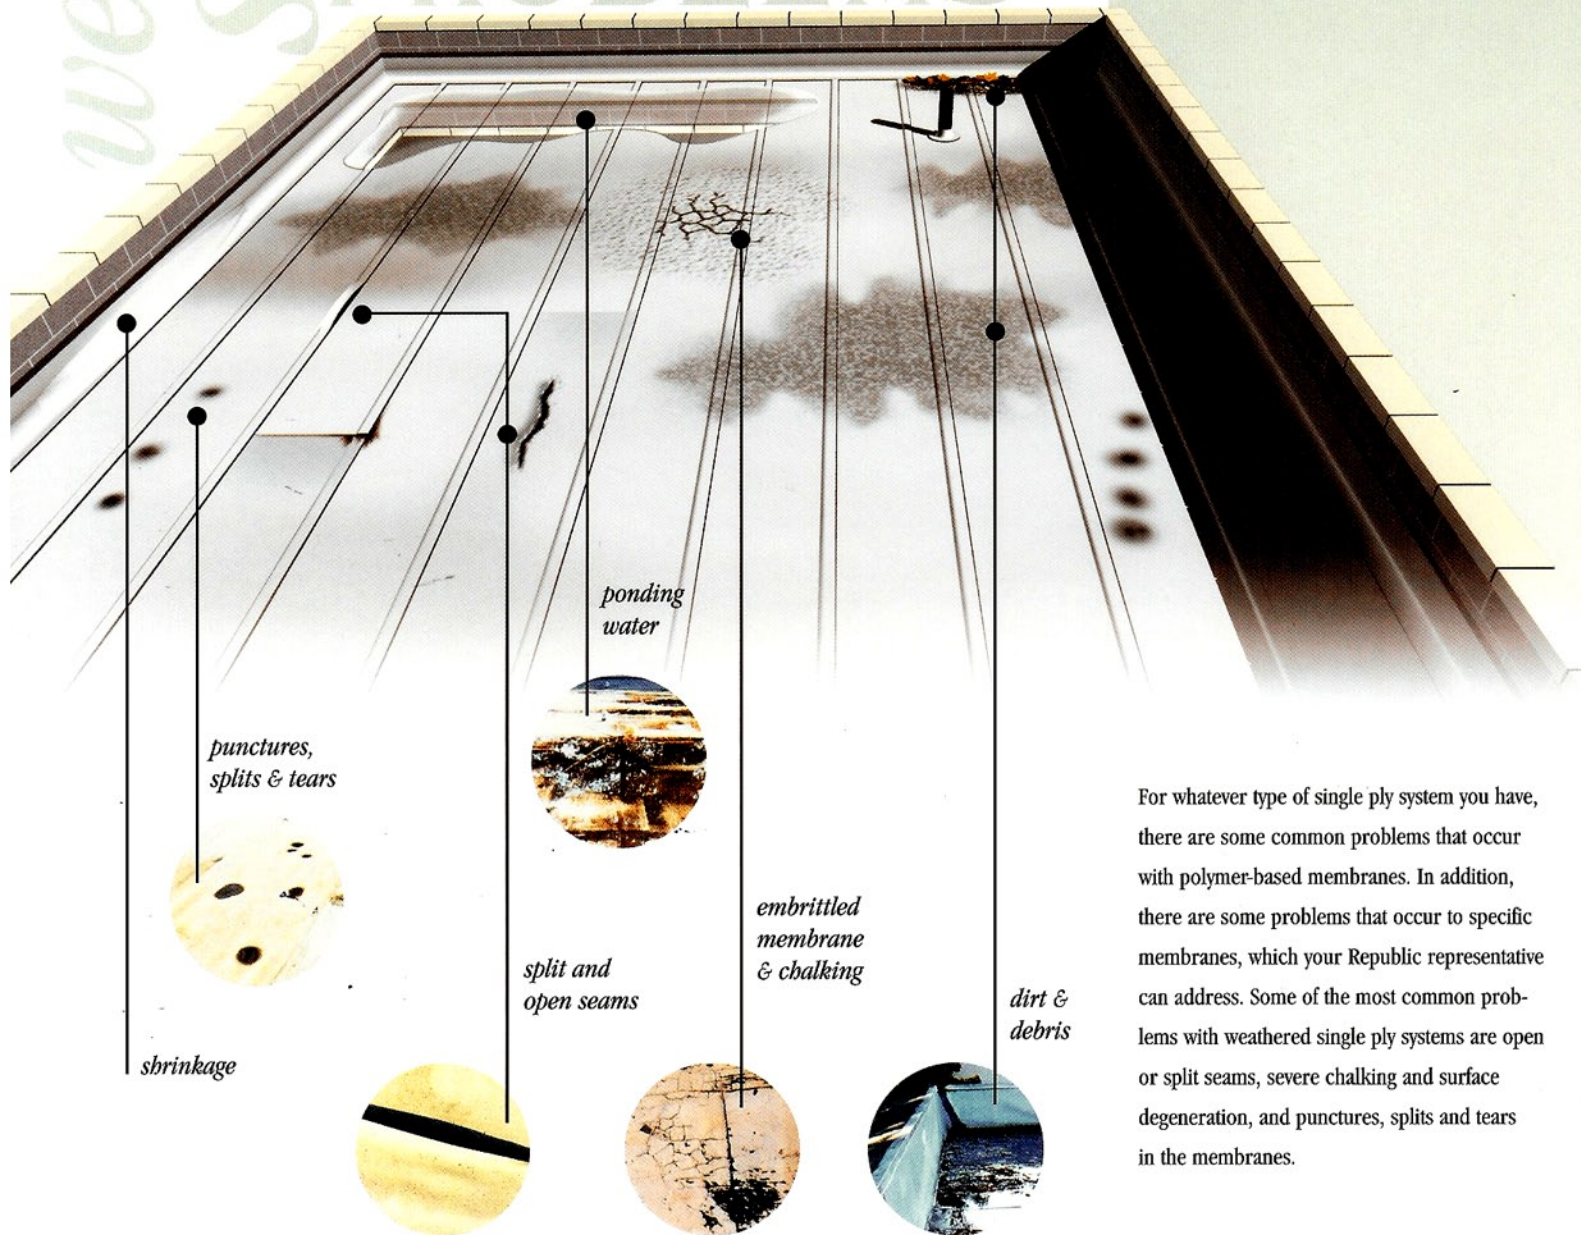

weathered single ply

RESTORATION
COATING SYSTEMS
*for Weathered
Single Ply Roofs*

**RESTORATION
SOLUTIONS**
for **ROOFS**
and **WALLS**

REPUBLIC
POWDERED METALS, INC.

weathered single ply

Republic offers a variety of waterproofing, weatherproofing and reflective coating systems to restore and extend the life of your weathered single ply roof system.

- INCREASES SERVICE LIFE OF YOUR EXISTING ROOF SYSTEM
- PROVIDES WATERPROOFING FOR A LEAK-FREE ROOF SYSTEM
- ADDS A REFLECTIVE SURFACE TO REDUCE ENERGY COSTS
- ELIMINATES DISRUPTIVE TEAR-OFF FOR A FRACTION OF THE COST

ROOF PROBLEMS

For whatever type of single ply system you have, there are some common problems that occur with polymer-based membranes. In addition, there are some problems that occur to specific membranes, which your Republic representative can address. Some of the most common problems with weathered single ply systems are open or split seams, severe chalking and surface degeneration, and punctures, splits and tears in the membranes.

Republic offers several options for your weathered single ply roof system, from our premium weathered single ply roof restoration coating Geogard, a two-coat urethane, to our acrylic, Solargard Ultra, which offers a one-coat, low-odor solution with faster drying times. Whichever product you choose for your building's roofing needs, Republic, an ISO 9001 certified company, provides the strictest quality controls to ensure product consistency and performance.