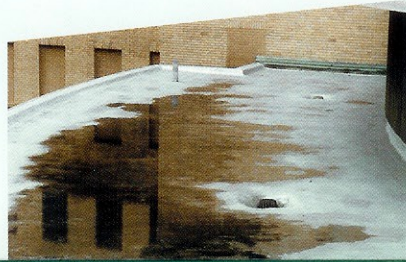

DOES YOUR SINGLE PLY ROOF LEAK?

The number one cause for single ply roof leaks is failing seams.

Because single ply roofs are installed in overlapping rows, the seams are welded or glued together. Over time, the seams experience the most stress from building movement and expansion and contraction of the membrane, which cause them to split, curl or become loose. The good news is most single ply seam failures can be restored with seam treatments and restoration roof coatings.

IS YOUR SINGLE PLY ROOF "PONDING" WATER?

A pond or standing water on your roof can collect when water doesn't drain properly. As a rule of thumb, water should drain or evaporate from your roof within 48 hours. The wet and dry cycling of ponded areas will deteriorate the roof membrane if water is left standing. Several restoration options are available to eliminate or resist ponding water.

IS YOUR SINGLE PLY ROOF CRACKING?

With extreme weather changes and prolonged exposure to ultraviolet rays, older single ply roofs can begin to crack. Depending on the type of single ply membrane, a variety of coatings options are available to provide a fresh, seamless finish with renewed waterproofing protection.

Solve these single ply roof problems with Republic Powdered Metals' roof coatings and seam treatments.

ROOF SOLUTION!

- Restoration coatings are a fraction of the cost of replacement
- Reflective coatings reduce energy costs
- Elastomeric quality is forgiving to building and substrate movement
- One-coat application reduces installation cost
- Warranty options available

Call 1-800-551-7081 for your local representative.

Restoration SOLUTIONS
for Roofs & Walls

- Built-up Roofs
- Single Ply Roofs
- Modified Bitumen Roofs
- Metal Roofs
- Masonry or Metal Walls

REPUBLIC
POWDERED METALS, INC.