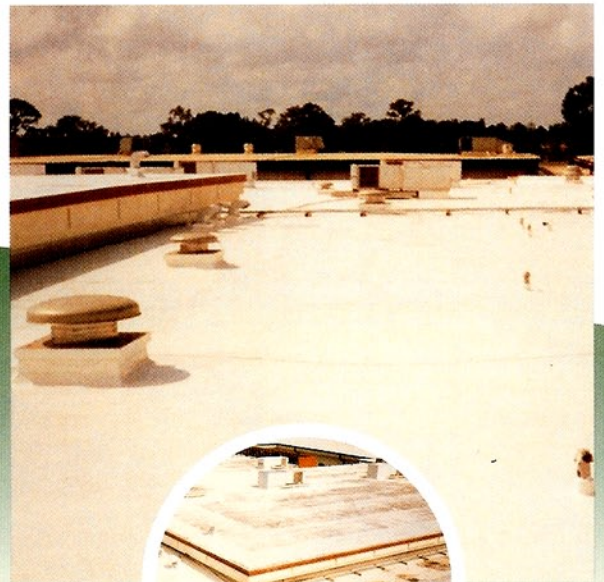

weathered single ply

RESTORATION
COATING SYSTEMS
*for Weathered
Single Ply Roofs*

**RESTORATION
SOLUTIONS**
for **ROOFS**
and **WALLS**

REPUBLIC
POWDERED METALS, INC.